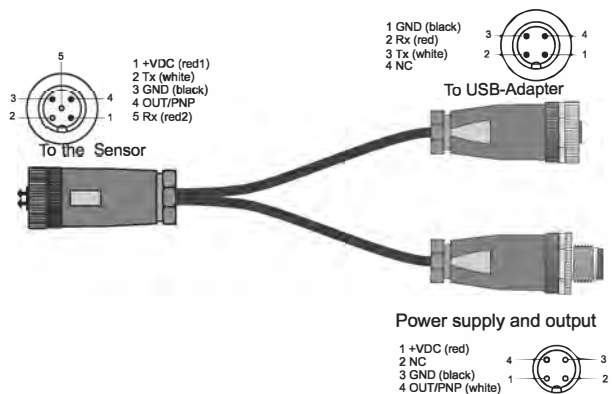

Pin assignment ST-M12-Y-AD

Power supply and output

- 1 +VDC (red)
- 2 NC
- 3 GND (black)
- 4 OUT/PNP (white)