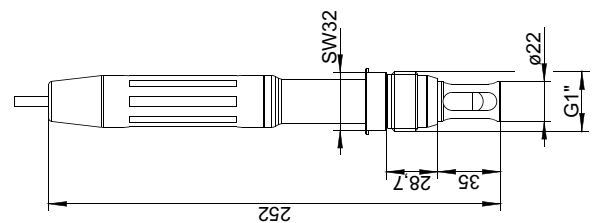

Type SAS-310

modular @ analyse

Static Holder made of high grade steel for hygienic installations from sensors with Ø 12 mm tanks and pipes

Advanced Features

- For all kind of Ø12/120 with thread PG13,5 (pH-, Glas-, ISFET-, CO₂-, Redox- and other sensors)
- Chemical industry
- Food industry
- Pharmaceutical industry
- Water treatment

Technical Features

- Designed according to hygienic criteria
- Surface finish Ra<0,8
- High grade steel AISI 316L / 1.4404
- EPDM sealings with FDA and USP VI approval
- With sensor protection cage
- Up to 10 bar and 140°C
- Protection cap for cable connection

	SAS-310-	0408	-		-	120	-	SE10	-	035	-	
Material (wetted parts)		0408										
High grade steel 1.4404 / 316L - Surface < Ra0,8		0408										
Sealing Materials (wetted parts)												
EPDM / FDA/USP VI												
FPM (Viton)												
Sensor Type												
120 mm PG 13,5 Ø12						120						
Process Connections												
Thread nozzle G1"								SE10				
Immersion length												
35 mm under process connection										035		
Protection cage												
without												0
with protection cage												1

Accessories and Spareparts

Part.Nr.	Description
2-123-20-003	Sealing Set (wettted parts) EPDM/FDA
2-123-20-004	Sealing Set (wettted parts) FPM (Viton)
7-152-26-001	Protection Cap

Certificates

Part.Nr.	Description
2-121-01-001	Certificate EN10204-2.2 for surface-finishing (wettted parts)
2-121-01-002	Certificate EN10204-3.1.B for material (wettted parts)