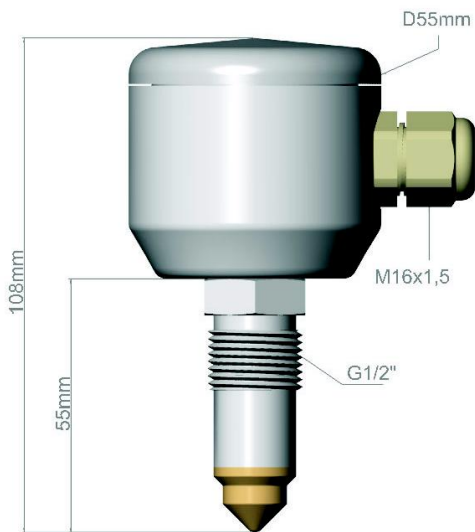

SMW

basic @ level

SMW

" =f (t).

SMW

M12

SMW

SMW - [ ] - [ ] - [ ]

PC-USB

SMW - P A

SMW