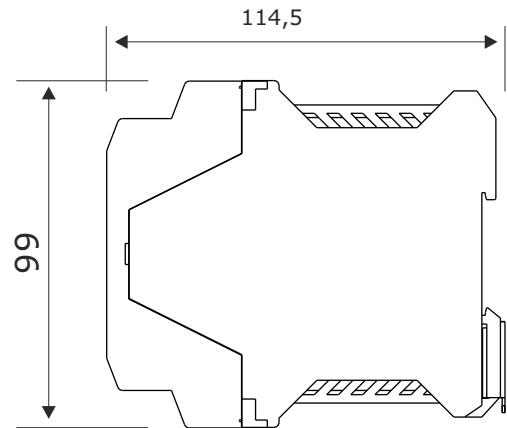

Type SNG

basic @ level

Level control unit with wide-range-power supply for conductive level probes

Terminal Assignment

Dimension of housing

SNG-DC

connection	description
1	Probe-Input 1 E1 (KS 1)
2	Probe-Input 2 E2 (KS 2)
3	Probe-Input 3 E3 (KS 3)
4	Probe-Input 4 E4 (KS 4)
5	Ground of electrode / 0 VDC electronic-output
6	---
7	Electronic Output 1 (24V ; 35mA ; PNP)
8	Electronic Output 2 (24V ; 35mA ; PNP)
9	Relay-Output 1 (NO) ; IN
10	Relay-Output 1 ; OUT
11	---
12	---
13	Relay-Output 2 (NO) ; IN
14	Relay-Output 2 ; OUT
15	Supply 24V (DC+)
16	GND