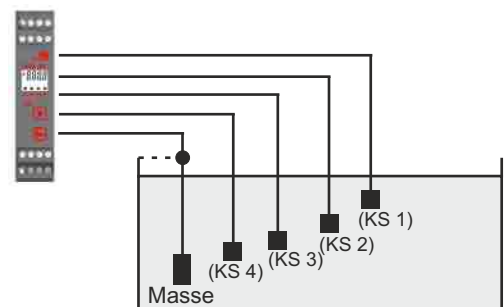

Favoured fields of application are e.g:

- ▶ Low- / high alarm in containers
- ▶ Media registration in pipes as pump protection
- ▶ Filling / emptying of tanks with level control

Accessories (optional)

Visualization via PC-USB interface incl. software for readout, parametrization and documentation

Type SNG

basic @ level

Level control unit with wide-range-power supply for conductive level probes

Terminal Assignment

Dimension of housing

SNG-DC

connection	description
1	Probe-Input 1 E1 (KS 1)
2	Probe-Input 2 E2 (KS 2)
3	Probe-Input 3 E3 (KS 3)
4	Probe-Input 4 E4 (KS 4)
5	Ground of electrode / 0 VDC electronic-output
6	---
7	Electronic Output 1 (24V ; 35mA ; PNP)
8	Electronic Output 2 (24V ; 35mA ; PNP)
9	Relay-Output 1 (NO) ; IN
10	Relay-Output 1 ; OUT
11	---
12	---
13	Relay-Output 2 (NO) ; IN
14	Relay-Output 2 ; OUT
15	Supply 24V (DC+)
16	GND

Order Code

Example of connection

Order Code Accessories

Parameterise-adapter + software-package SMW-PA-M12
 For the connection with the PC-USB Interface SNG-PA-M12

Архангельск (8182)63-90-72
Астана (7172)727-132
Астрахань (8512)99-46-04
Барнаул (3852)73-04-60
Белгород (4722)40-23-64
Брянск (4832)59-03-52
Владивосток (423)249-28-31
Волгоград (844)278-03-48
Вологда (8172)26-41-59
Воронеж (473)204-51-73
Екатеринбург (343)384-55-89
Иваново (4932)77-34-06