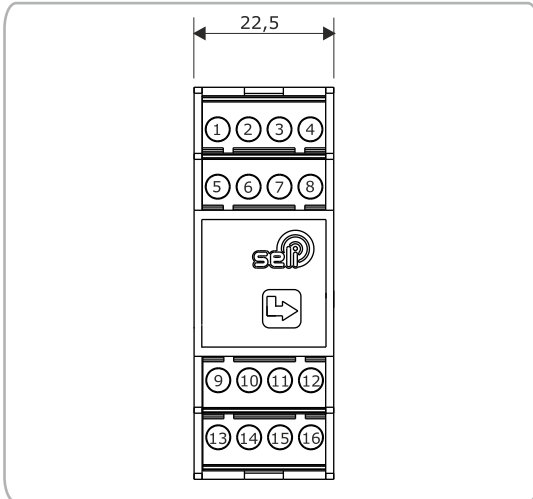

Type SNG

basic @ level

Level control unit with wide-range-power supply for conductive level probes

Terminal Assignment

Dimension of housing

SNG-DC

connection	description
1	Probe-Input 1 E1 (KS 1)
2	Probe-Input 2 E2 (KS 2)
3	Probe-Input 3 E3 (KS 3)
4	Probe-Input 4 E4 (KS 4)
5	Ground of electrode / 0 VDC electronic-output
6	---
7	Electronic Output 1 (24V ; 35mA ; PNP)
8	Electronic Output 2 (24V ; 35mA ; PNP)
9	Relay-Output 1 (NO) ; IN
10	Relay-Output 1 ; OUT
11	---
12	---
13	Relay-Output 2 (NO) ; IN
14	Relay-Output 2 ; OUT
15	Supply 24V (DC+)
16	GND